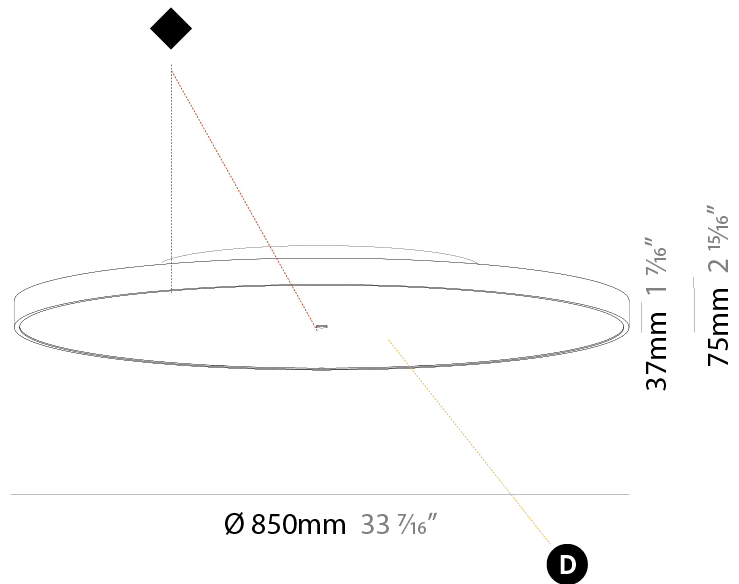

GENERAL

Series: Sign Diva
Subseries: Sign Diva
Partner: Prolicht
Division: Architectural
Installation: Surface
Product Type: Ceiling Surface
Mounting Location: Ceiling
Light Distribution: Direct

PHYSICAL

Shape: Round
Diameter (mm): 850
Diameter (in): 33 7/16
Height (mm): 75
Height (in): 2 15/16
Weight (kg): 12.925
Weight (lbs): 28.495
Diffuser: PMMA - Opal/Micro-Prism/Sparkling Secret/Vintage Industrial with Shine Ring
Fixture Finish: SSR / BKV / CWI / CRY / HAB / UFT / ITA / RUA / FTG / MYG / LOD / PUS / FRO / FUP / KIA / POP / BLS / SPG / MEY / GOH / CHC / COM / ABZ / JAG / OBR / MOS / ROR
Fixture Material: PMMA / Extruded Aluminum / Steel

ELECTRICAL

Lamp Type: LED (Zhaga Standard)
Input Wattage (W): 96.8
Total Output Wattage (W): 76.8
Dimming: Tri-Mode (Non-Dimming and Phase Dimming (120Vac only) and 0-10V Dimming)
Driver Included: Yes
Driver Location: Integrated
Driver Type: Constant Current - Universal
Driver Class: Class 2
Input Voltage (V): 120 - 277
Constant Current (MA): 600

LED

Color Temperature (°K): 3000 / 3500 / 4000
Max. Delivered Lumen (lm): 11160 / 11388 / 11620
CRI: >90 CRI
Lamp Life (hrs): 50000

OPTICAL

RATINGS AND CERTIFICATIONS

Certified By: Certified for North American Standards
IP rating: IP20