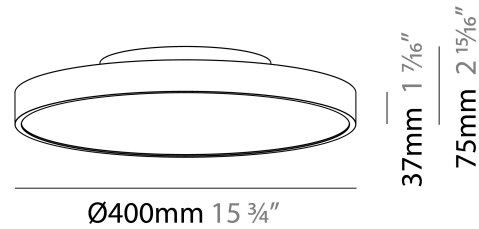

GENERAL

Series: Sign Diva
Subseries: Sign Diva
Partner: Prolicht
Division: Architectural
Installation: Surface
Product Type: Ceiling Surface
Mounting Location: Ceiling
Light Distribution: Direct / Indirect

PHYSICAL

Shape: Round
Diameter (mm): 400
Diameter (in): 15 3/4
Height (mm): 75
Height (in): 2 15/16
Weight (kg): 2.302
Weight (lbs): 5.075

Diffuser: Direct - PMMA - Opal/Micro-Prism/Sparkling Secret/Vintage Industrial with Shine Ring / Indirect - White/Yellow/Orange/Red/Blue/Green

Fixture Finish: SSR / BKV / CWI / CRY / HAB / UFT / ITA / RUA / FTG / MYG / LOD / PUS / FRO / FUP / KIA / POP / BLS / SPG / MEY / GOH / CHC / COM / ABZ / JAG / OBR / MOS / ROR

Fixture Material: PMMA / Extruded Aluminum / Steel

ELECTRICAL

Lamp Type: LED (Zhaga Standard)
Input Wattage (W): 19.8
Total Output Wattage (W): 16
Dimming: Tri-Mode (Non-Dimming and Phase Dimming (120Vac only) and 0-10V Dimming)
Driver Included: Yes
Driver Location: Integrated
Driver Type: Constant Current - Universal
Driver Class: Class 2
Input Voltage (V): 120 - 277
Constant Current (MA): 500

LED

Color Temperature (°K): 3000 / 3500 / 4000
Max. Delivered Lumen (lm): 2280 / 2313 / 2360
CRI: >90 CRI
Lamp Life (hrs): 50000

OPTICAL

RATINGS AND CERTIFICATIONS

Certified By: Certified for North American Standards
IP rating: IP20