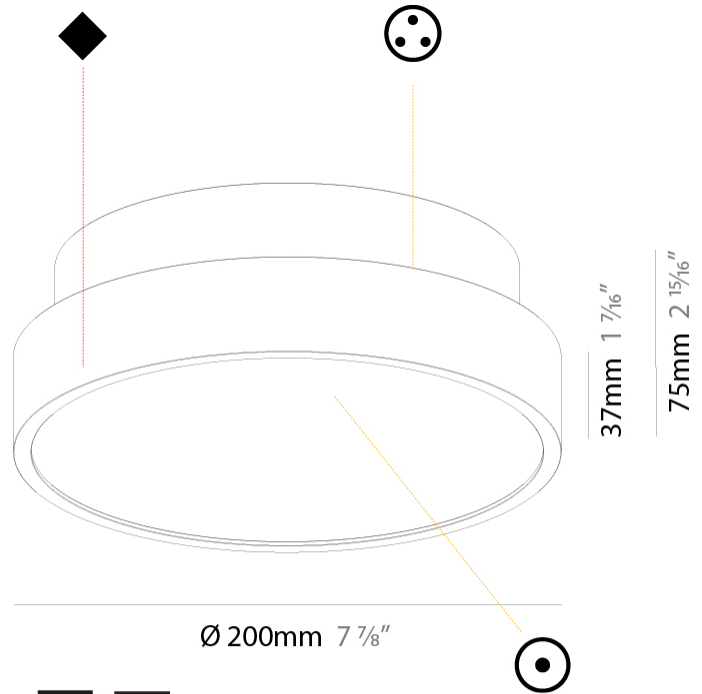

GENERAL

Series: Sign Diva
Subseries: Sign Diva
Partner: Prolicht
Division: Architectural
Installation: Surface
Product Type: Ceiling Surface
Mounting Location: Ceiling
Light Distribution: Direct / Indirect

PHYSICAL

Shape: Round
Diameter (mm): 200
Diameter (in): 7 7/8
Height (mm): 75
Height (in): 2 15/16
Weight (kg): 1.12
Weight (lbs): 2.469

Diffuser: Direct - PMMA - Opal/Micro-Prism/Sparkling Secret/Vintage Industrial with Shine Ring / Indirect - White/Yellow/Orange/Red/Blue/Green

Fixture Finish: SSR / BKV / CWI / CRY / HAB / UFT / ITA / RUA / FTG / MYG / LOD / PUS / FRO / FUP / KIA / POP / BLS / SPG / MEY / GOH / CHC / COM / ABZ / JAG / OBR / MOS / ROR

Fixture Material: PMMA / Extruded Aluminum / Steel

ELECTRICAL

Lamp Type: LED (Zhaga Standard)
Input Wattage (W): 12.1
Total Output Wattage (W): 11
Dimming: Tri-Mode (Non-Dimming and Phase Dimming (120Vac only) and 0-10V Dimming)
Driver Included: Yes
Driver Location: Integrated
Driver Type: Constant Current - Universal
Driver Class: Class 2
Input Voltage (V): 120 - 277
Constant Current (MA): 350

LED

Color Temperature (°K): 3000 / 3500 / 4000
Max. Delivered Lumen (lm): 1100 / 1117 / 1140
CRI: >90 CRI
Lamp Life (hrs): 50000

OPTICAL

RATINGS AND CERTIFICATIONS

Certified By: Certified for North American Standards
IP rating: IP20

PROJECT
TYPE
SPECIFIER
QUANTITY
DATE