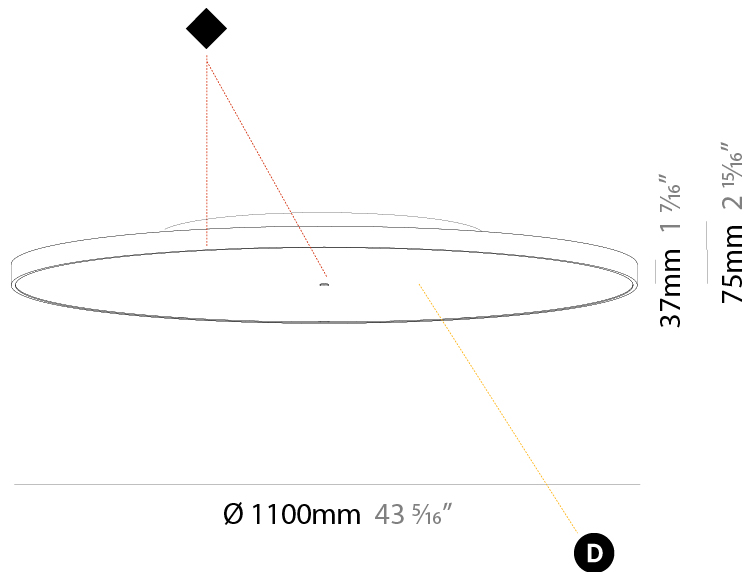

GENERAL

Series: Sign Diva
Subseries: Sign Diva
Partner: Prolicht
Division: Architectural
Installation: Surface
Product Type: Ceiling Surface
Mounting Location: Ceiling
Light Distribution: Direct

PHYSICAL

Shape: Round
Diameter (mm): 1100
Diameter (in): 43 ⁵/₁₆"
Height (mm): 75
Height (in): 2 ¹⁵/₁₆"
Weight (kg): 18.324
Weight (lbs): 40.397
Diffuser: PMMA - Opal/Micro-Prism/Sparkling Secret/Vintage Industrial with Shine Ring
Fixture Finish: SSR / BKV / CWI / CRY / HAB / UFT / ITA / RUA / FTG / MYG / LOD / PUS / FRO / FUP / KIA / POP / BLS / SPG / MEY / GOH / CHC / COM / ABZ / JAG / OBR / MOS / ROR
Fixture Material: PMMA / Extruded Aluminum / Steel

ELECTRICAL

Lamp Type: LED (Zhaga Standard)
Input Wattage (W): 169.4
Total Output Wattage (W): 134
Dimming: Tri-Mode (Non-Dimming and Phase Dimming (120Vac only) and 0-10V Dimming)
Driver Included: Yes
Driver Location: Integrated
Driver Type: Constant Current - Universal
Driver Class: Class 2
Input Voltage (V): 120 - 277
Constant Current (MA): 600

LED

Color Temperature (°K): 3000 / 3500 / 4000
Max. Delivered Lumen (lm): 19520 / 19933 / 20340
CRI: >90 CRI
Lamp Life (hrs): 50000

OPTICAL

RATINGS AND CERTIFICATIONS

Certified By: Certified for North American Standards
IP rating: IP20