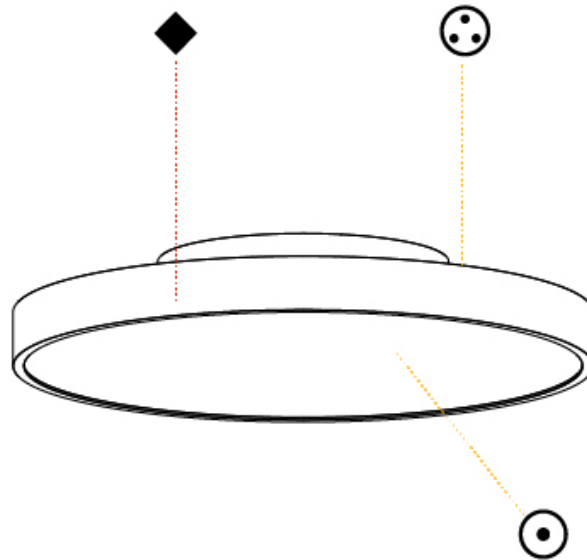

SIGN DIVA SURFACE

A3D091-

PROJECT

TYPE

SPECIFIER

QUANTITY

DATE

A