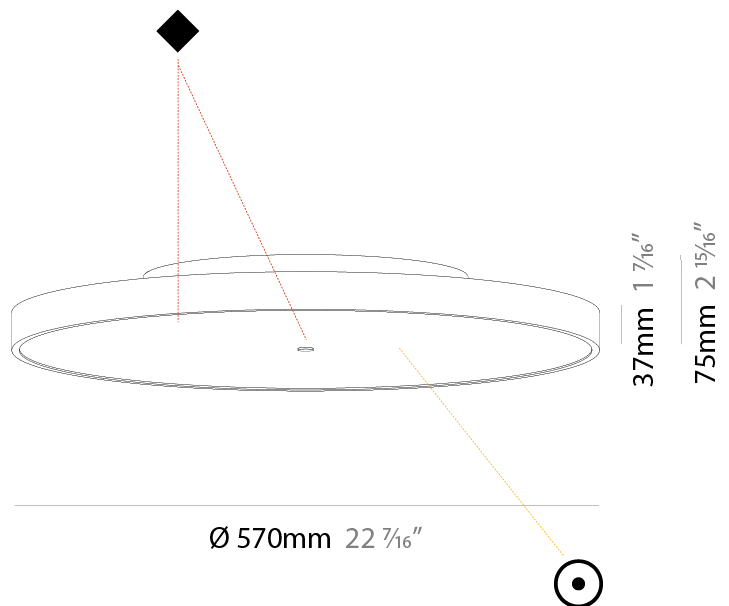

GENERAL

Series: Sign Diva
Subseries: Sign Diva
Partner: Prolicht
Division: Architectural
Installation: Surface
Product Type: Ceiling Surface
Mounting Location: Ceiling
Light Distribution: Direct

PHYSICAL

Shape: Round
Diameter (mm): 570
Diameter (in): 22 7/16
Height (mm): 75
Height (in): 2 15/16
Weight (kg): 7.072
Weight (lbs): 15.591
Diffuser: PMMA - Opal/Micro-Prism/Sparkling Secret/Vintage Industrial with Shine Ring
Fixture Finish: SSR / BKV / CWI / CRY / HAB / UFT / ITA / RUA / FTG / MYG / LOD / PUS / FRO / FUP / KIA / POP / BLS / SPG / MEY / GOH / CHC / COM / ABZ / JAG / OBR / MOS / ROR
Fixture Material: PMMA / Extruded Aluminum / Steel

ELECTRICAL

Lamp Type: LED (Zhaga Standard)
Input Wattage (W): 58.3
Total Output Wattage (W): 53
Dimming: Tri-Mode (Non-Dimming and Phase Dimming (120Vac only) and 0-10V Dimming)
Driver Included: Yes
Driver Location: Integrated
Driver Type: Constant Current - Universal
Driver Class: Class 2
Input Voltage (V): 120 - 277
Constant Current (MA): 350

LED

Color Temperature (°K): 3000 / 3500 / 4000
Max. Delivered Lumen (lm): 6120 / 6233 / 6360
CRI: >90 CRI
Lamp Life (hrs): 50000

OPTICAL

RATINGS AND CERTIFICATIONS

Certified By: Certified for North American Standards
IP rating: IP20