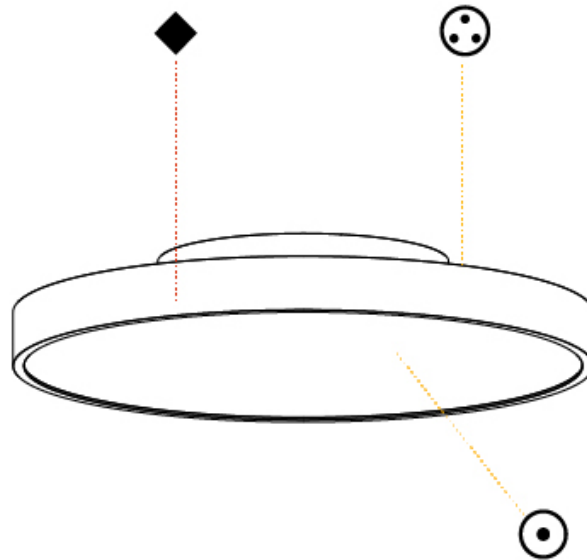

SIGN DIVA SURFACE

A3D086-

PROJECT	_____
TYPE	_____
SPECIFIER	_____
QUANTITY	_____
DATE	_____