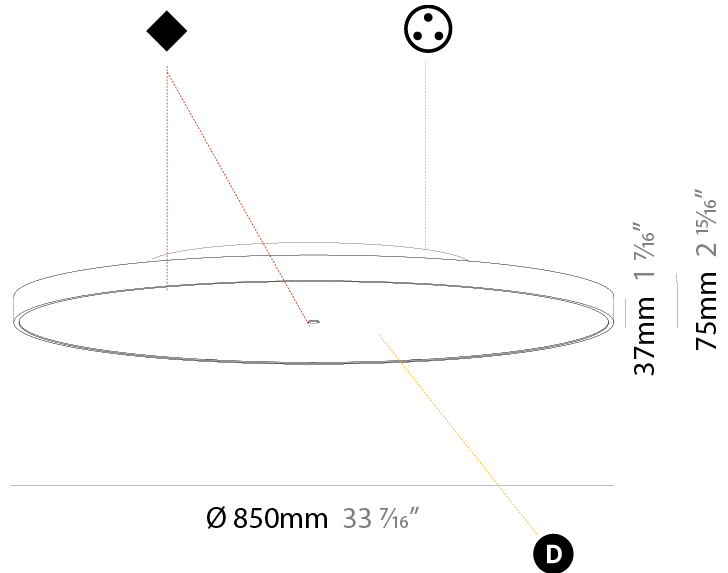

GENERAL

Series: Sign Diva
Subseries: Sign Diva
Partner: Prolicht
Division: Architectural
Installation: Surface
Product Type: Ceiling Surface
Mounting Location: Ceiling
Light Distribution: Direct / Indirect

PHYSICAL

Shape: Round
Diameter (mm): 850
Diameter (in): 33 7/16
Height (mm): 75
Height (in): 2 15/16
Weight (kg): 12.906
Weight (lbs): 28.453
Diffuser: Direct - PMMA - Opal/Micro-Prism/Sparkling Secret/Vintage Industrial with Shine Ring / Indirect - White/Yellow/Orange/Red/Blue/Green
Fixture Finish: SSR / BKV / CWI / CRY / HAB / UFT / ITA / RUA / FTG / MYG / LOD / PUS / FRO / FUP / KIA / POP / BLS / SPG / MEY / GOH / CHC / COM / ABZ / JAG / OBR / MOS / ROR
Fixture Material: PMMA / Extruded Aluminum / Steel

ELECTRICAL

Lamp Type: LED (Zhaga Standard)
Input Wattage (W): 96.8
Total Output Wattage (W): 76.8
Dimming: Tri-Mode (Non-Dimming and Phase Dimming (120Vac only) and 0-10V Dimming)
Driver Included: Yes
Driver Location: Integrated
Driver Type: Constant Current - Universal
Driver Class: Class 2
Input Voltage (V): 120 - 277
Constant Current (MA): 600

LED

Color Temperature (°K): 3000 / 3500 / 4000
Max. Delivered Lumen (lm): 11160 / 11388 / 11620
CRI: >90 CRI
Lamp Life (hrs): 50000

OPTICAL

RATINGS AND CERTIFICATIONS

Certified By: Certified for North American Standards
IP rating: IP20

PROJECT
TYPE
SPECIFIER
QUANTITY
DATE